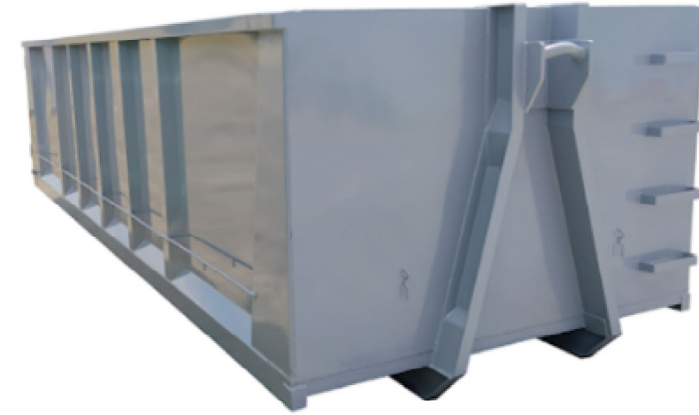

20m3 Skip for mixed material during dismantling period

20m3 Skip for mixed material during dismantling period

Early bird 17 March

1.187,38 €

From

NEW